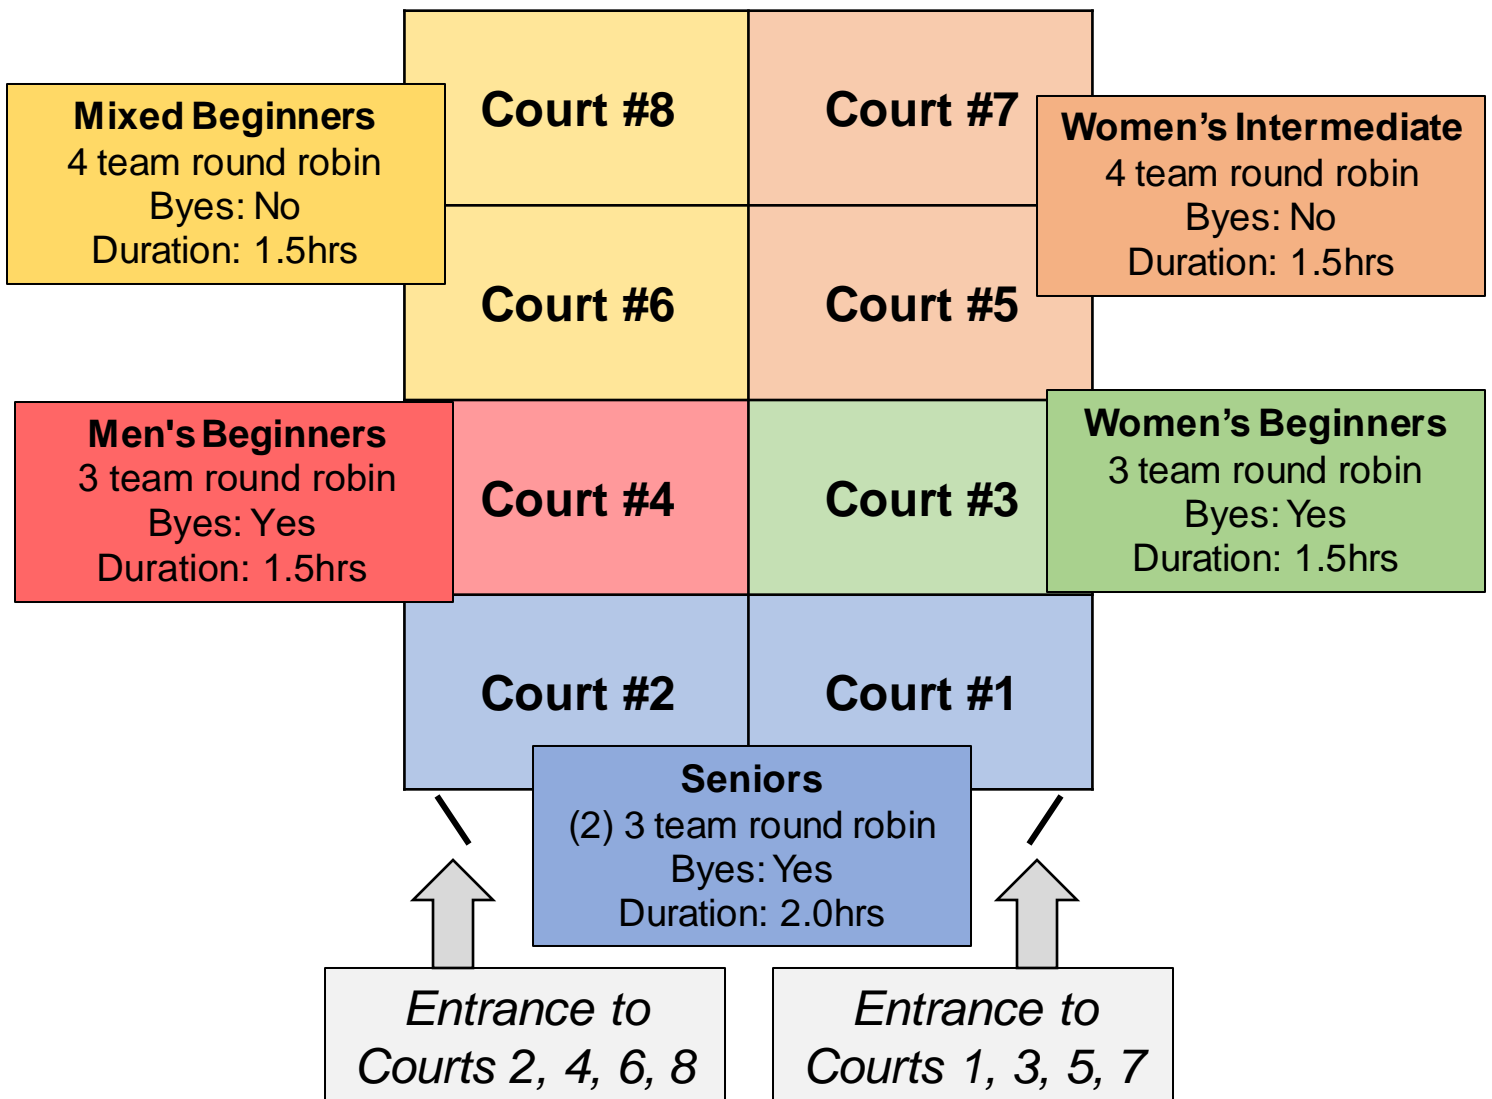

Community Pickleball Challenge Finals Sunday, June 4

EARLY MORNING PROGRAM

Player Check-in: 7:15am – 7:45am

Games: 8:00am – 10:00am

Medal Ceremony: 10:00am

Community Pickleball Challenge Finals Sunday, June 4

LATE MORNING PROGRAM

Player Check-in: 9:30am – 10am
 Games: 10:30am – 12:30pm
 Raffle Drawing: 12:30pm-1:00pm
 Medal Ceremony: 1:00pm